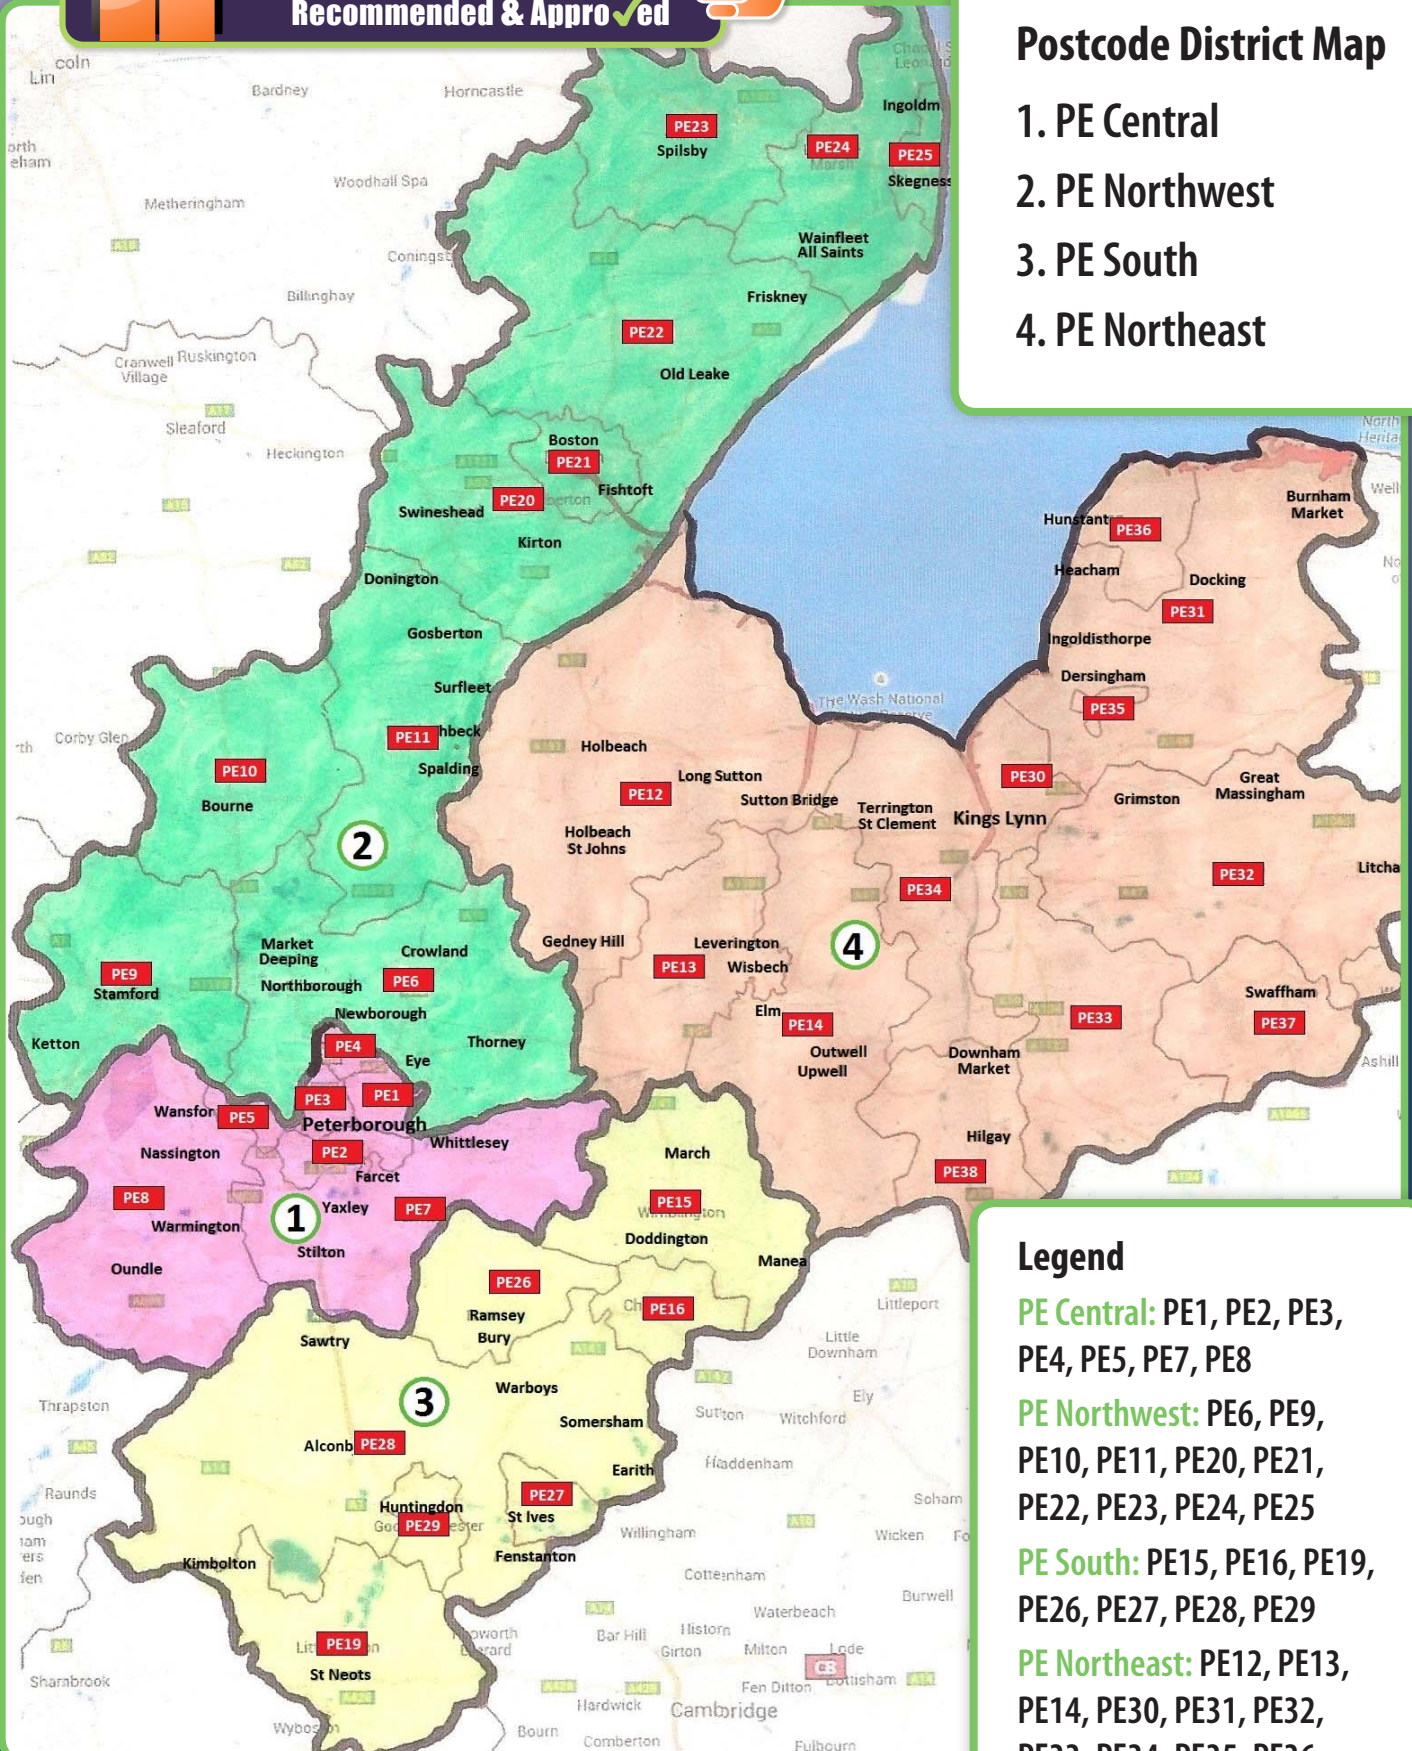

safe**localtrades.com**[®]

Recommended & Approved

Postcode District Map

1. PE Central
2. PE Northwest
3. PE South
4. PE Northeast

Legend

PE Central: PE1, PE2, PE3, PE4, PE5, PE7, PE8

PE Northwest: PE6, PE9, PE10, PE11, PE20, PE21, PE22, PE23, PE24, PE25

PE South: PE15, PE16, PE19, PE26, PE27, PE28, PE29

PE Northeast: PE12, PE13, PE14, PE30, PE31, PE32, PE33, PE34, PE35, PE36, PE37, PE38