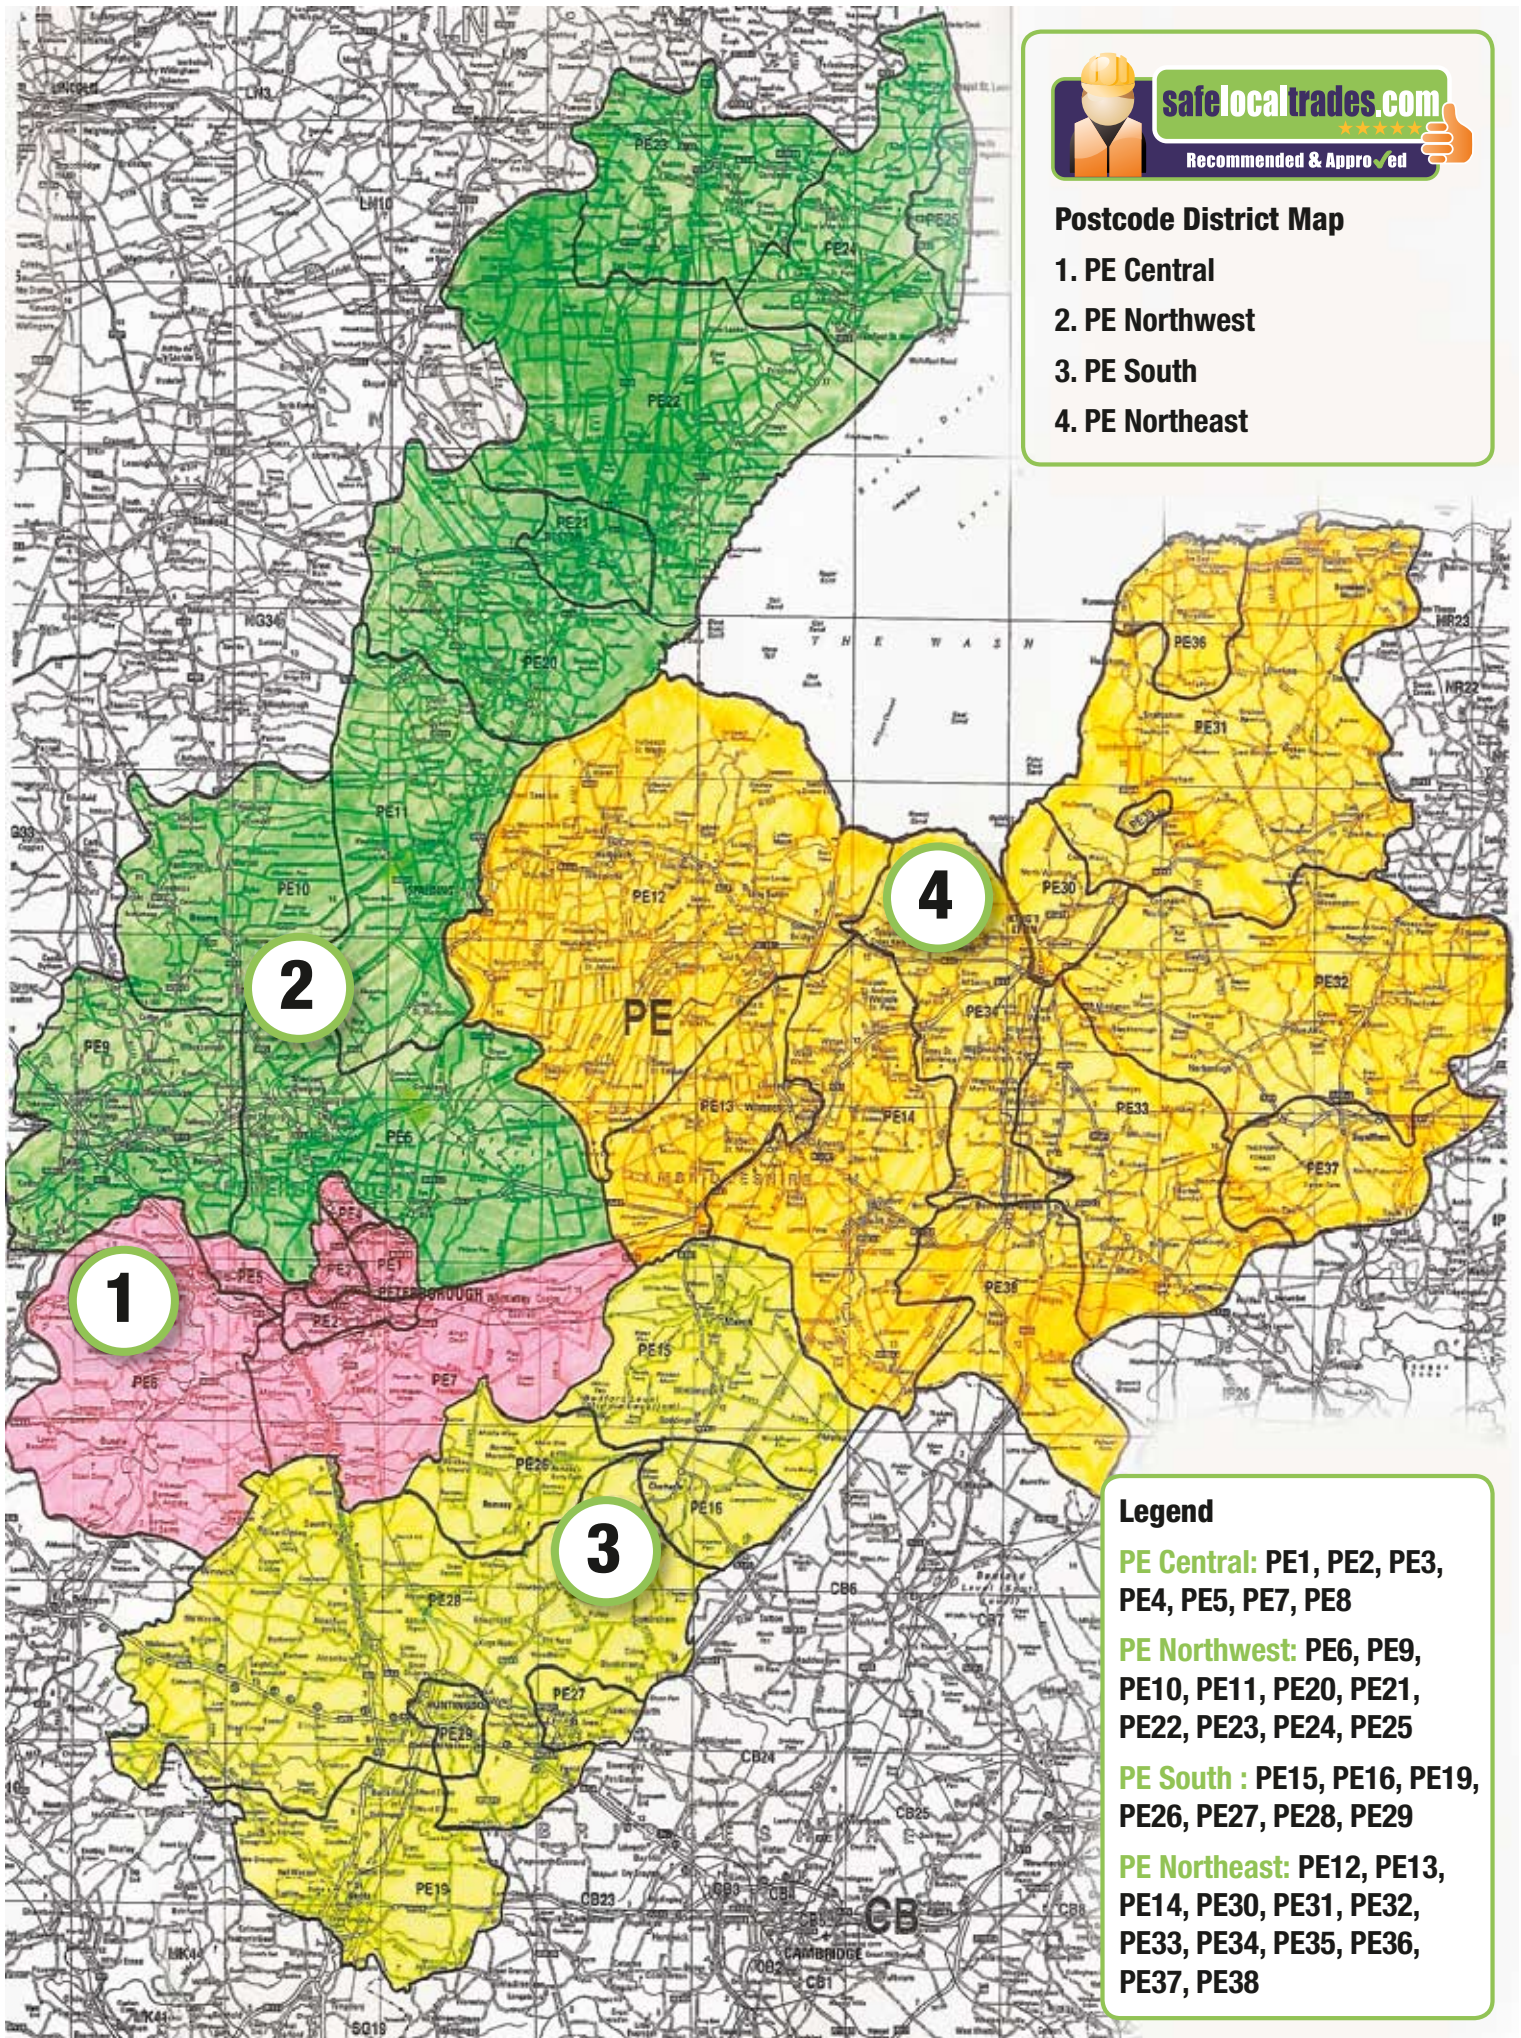

Postcode District Map

1. PE Central
2. PE Northwest
3. PE South
4. PE Northeast

Legend

PE Central: PE1, PE2, PE3, PE4, PE5, PE7, PE8

PE Northwest: PE6, PE9, PE10, PE11, PE20, PE21, PE22, PE23, PE24, PE25

PE South : PE15, PE16, PE19, PE26, PE27, PE28, PE29

PE Northeast: PE12, PE13, PE14, PE30, PE31, PE32, PE33, PE34, PE35, PE36, PE37, PE38